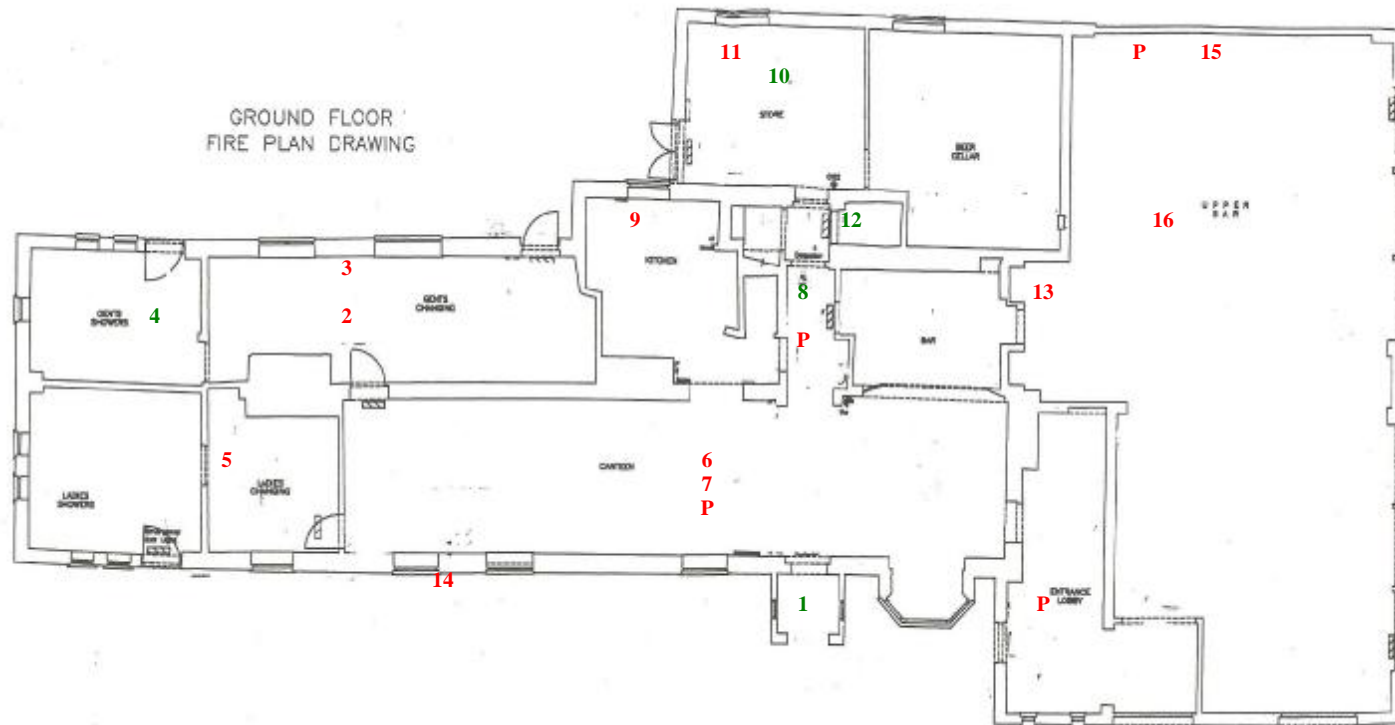

PORCHESTER SAILING CLUB, WATERSIDE LANE, CASTLE STREET,
PORCHESTER, HAMPSHIRE.

(not to scale)

RED NUMBERS INDICATE POSITIVE SAMPLE POINTS
RED P INDICATES PRESUMED POSITIVE SAMPLE POINTS
GREEN NUMBERS INDICATE NEGATIVE SAMPLE POINTS
FOR MORE DETAILS EG EXTENT SEE SECTION 7 OF MAIN REPORT