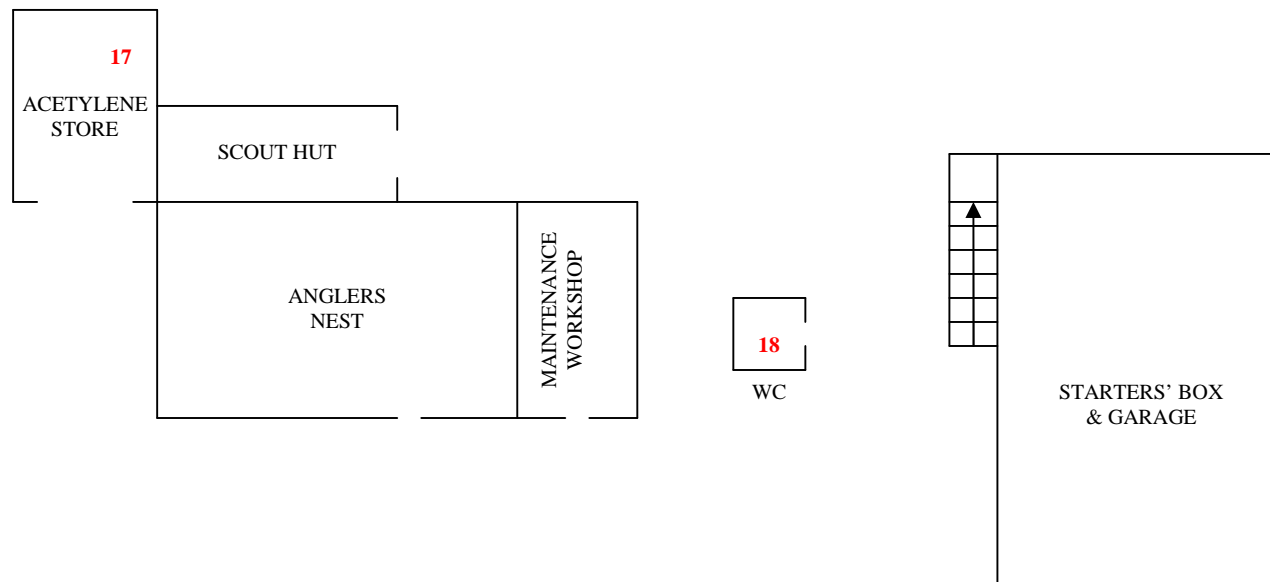

PORCHESTER SAILING CLUB, WATERSIDE LANE, CASTLE STREET,
PORCHESTER, HAMPSHIRE.

(not to scale)

RED NUMBERS INDICATE POSITIVE SAMPLE POINTS
RED P INDICATES PRESUMED POSITIVE SAMPLE POINTS
GREEN NUMBERS INDICATE NEGATIVE SAMPLE POINTS
FOR MORE DETAILS EG EXTENT SEE SECTION 7 OF MAIN REPORT