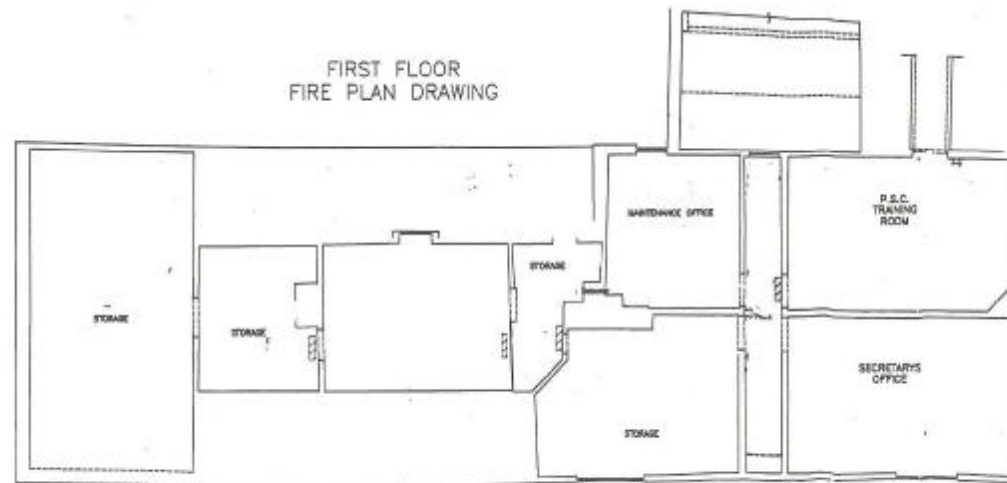

PORCHESTER SAILING CLUB, WATERSIDE LANE, CASTLE STREET,
PORCHESTER, HAMPSHIRE.

(not to scale)

RED NUMBERS INDICATE POSITIVE SAMPLE POINTS
RED P INDICATES PRESUMED POSITIVE SAMPLE POINTS
GREEN NUMBERS INDICATE NEGATIVE SAMPLE POINTS
FOR MORE DETAILS EG EXTENT SEE SECTION 7 OF MAIN REPORT