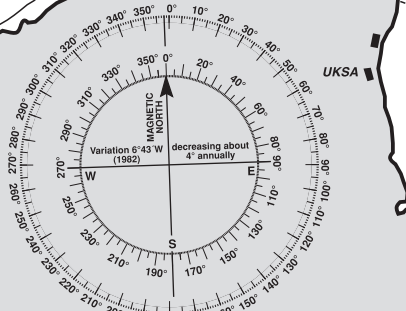

FOR GUIDANCE ONLY
(Not a Sailing Instruction)

CENTRAL SOLENT RACING CHART

- KEY**
- ♣ Special Racing Mark
 - ⊙ Cardinal Navigation Buoy
 - ▣ Green Navigation Buoy
 - ▣ Red Navigation Buoy
 - ⊕ Buoy Bounding
 - ⊕ Precautionary Area
 - ⊕ Mooring Buoy

Single symbols in box
Two digits adjacent

SCALE - NAUTICAL MILES

While every care has been taken in the preparation of this chart no liability can be accepted for any loss or damage arising from any error or inaccuracy.

ORDER REF: CCCA

© Roberts Charts 2015