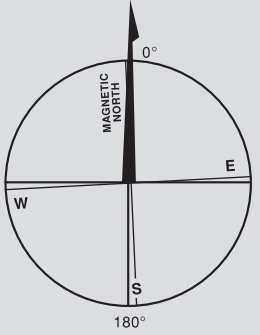

FOR GUIDANCE ONLY
(Not a Sailing Instruction)

CENTRAL SOLENT RACING CHART

- KEY**
- ♣ Special Racing Mark
 - ⊙ Cardinal Navigation Buoy
 - ▣ Green Navigation Buoy
 - ▣ Red Navigation Buoy
 - ⊕ Buoy Bounding
 - ⊕ Precautionary Area
 - ⊕ Mooring Buoy

Single symbols in box
Two digits adjacent

SCALE - NAUTICAL MILES

While every care has been taken in the preparation of this chart no liability can be accepted for any loss or damage arising from any error or inaccuracy.

ORDER REF: CCCA

© Roberts Charts 2015